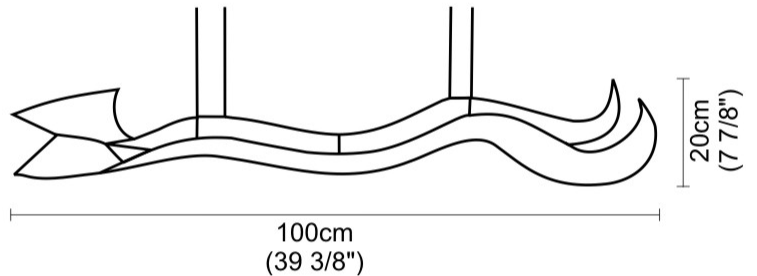

TEMPO PERSO SUSPENSION

D131229- _____

base number

1. To build a product code in our configurator select the specify button on the base model # product page
2. To build a manual product code on this datasheet choose from the options listed below in blue font and add the suffix to the base model #

GENERAL

Series: Tempo Perso

Brand: Knikerboker

Division: Design

Mounting Type: Suspension

Mounting Location: Ceiling

Subcategory: Pendant

PHYSICAL

Shape: Curves

Length (mm): 1000

Length (in): 39 ³/₈

Height (mm): 200

Height (in): 7 ⁷/₈

Light Distribution: Indirect

Fixture Finish: EWH / EBK / MAN / COF / PRD / SLF / GLF / CLF / BRL / EWS / EWG / EWC / EWR / EBS / EBG / EBC / EBC / EBB / MAS / MAD / MAC / MAB / COS / CGO / CCL / CBL / PRS / PRG / PRC / PRB

Fixture Material: Aluminum

Cable Details: 4 Steel Cables 2000mm / 78 3/4" - Silicon Cable 2000mm / 78 3/4"

ELECTRICAL

Lamp Type: LED

Total Output Wattage (W): 20

Dimming: Tri-Mode (Non-Dimming and Phase Dimming (120Vac only) and 0-10V Dimming)

Driver Included: Yes

Driver Location: Integrated

Driver Type: Constant Current - Universal

Driver Class: Class 2

Input Voltage (V): 120 - 277

Constant Current (MA): 250

Upon Request: 0-10Vdc dimming / Phase dimming @120Vac / 277Vac

LED

Number of LEDs: 2

Color Temperature (°K): 3000

Max. Delivered Lumen (lm): 2200

CRI: >85 CRI

Lamp Life (hrs): 50000

OPTICAL

RATINGS AND CERTIFICATIONS

Certified By: CSA Certified to UL and CSA Standards

IP rating: IP20