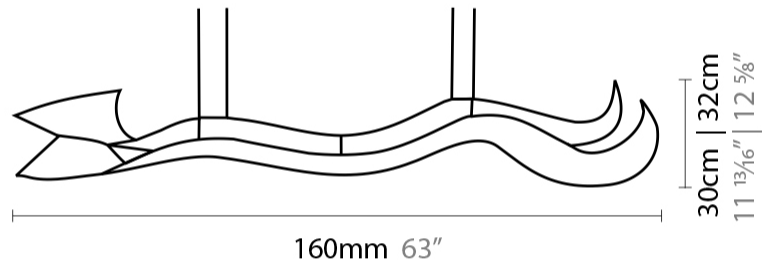

PROJECT
TYPE
SPECIFIER
QUANTITY
DATE

TEMPO PERSO SUSPENSION

D131256-

base number Finish
Options

1. To build a product code in our configurator select the specify button on the base model # product page
2. To build a manual product code on this datasheet choose from the options listed below in blue font and add the suffix to the base model #

GENERAL

Series: Tempo Perso
Partner: Knikerboker
Division: Design
Installation: Suspension
Product Type: Pendant
Mounting Location: Ceiling
Light Distribution: Indirect

PHYSICAL

Shape: Curves
Length (mm): 160
Length (in): 63
Height (mm): 300
Height (in): 11 ¹³/₁₆
Fixture Finish: EWH / EBK / MAN / COF / PRD / SLF / GLF / CLF / BRL / EWS / EWG / EWC / EWR / EBS / EBG / EBC / EBC / EBB / MAS / MAD / MAC / MAB / COS / CGO / CCL / CBL / PRS / PRG / PRC / PRB
Fixture Material: Aluminum
Cable Details: 4 Steel Cables 2000mm / 78 3/4" - Silicon Cable 2000mm / 78 3/4"

ELECTRICAL

Lamp Type: LED
Total Output Wattage (W): 40
Dimming: Tri-Mode (Non-Dimming and Phase Dimming (120Vac only) and 0-10V Dimming)
Driver Included: Yes
Driver Location: Integrated
Driver Type: Constant Current - Universal
Driver Class: Class 2
Input Voltage (V): 120 - 277
Constant Current (MA): 250

LED

Number of LEDs: 4
Color Temperature (°K): 3000
Max. Delivered Lumen (lm): 4400
CRI: >85 CRI
Lamp Life (hrs): 50000

OPTICAL

RATINGS AND CERTIFICATIONS

Certified By: CSA Certified to UL and CSA Standards
IP rating: IP20