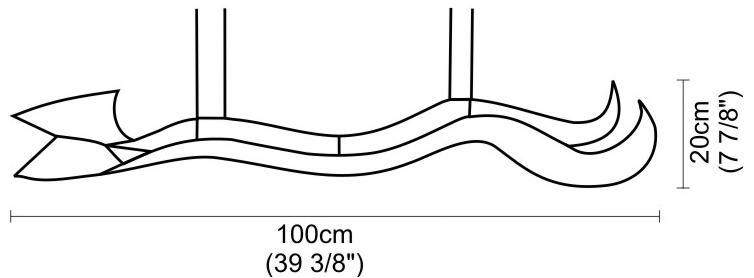

GENERAL

Series: Tempo Perso _____
Partner: Knikerboker _____
Division: Design _____
Installation: Suspension _____
Product Type: Pendant _____
Mounting Location: Ceiling _____
Light Distribution: Indirect _____

PHYSICAL

Shape: Curves _____
Length (mm): 1000 _____
Length (in): 39 7/8 _____
Height (mm): 200 _____
Height (in): 7 7/8 _____
Fixture Finish: EWH / EBK / MAN / COF / PRD / SLF / GLF / CLF / BRL / EWS / EWG / EWC / EWR / EBS / EBG / EBC / EBC / EBB / MAS / MAD / MAC / MAB / COS / CGO / CCL / CBL / PRS / PRG / PRC / PRB _____
Fixture Material: Aluminum _____
Cable Details: 4 Steel Cables 2000mm / 78 3/4" - Silicon Cable 2000mm / 78 3/4" _____

ELECTRICAL

Lamp Type: LED _____
Total Output Wattage (W): 20 _____
Dimming: Tri-Mode (Non-Dimming and Phase Dimming (120Vac only) and 0-10V Dimming) _____
Driver Included: Yes _____
Driver Location: Integrated _____
Driver Type: Constant Current - Universal _____
Driver Class: Class 2 _____
Input Voltage (V): 120 - 277 _____
Constant Current (MA): 250 _____
Upon Request: 0-10Vdc dimming / Phase dimming @120Vac / 277Vac _____

LED

Number of LEDs: 2 _____
Color Temperature (°K): 3000 _____
Max. Delivered Lumen (lm): 2200 _____
CRI: >85 CRI _____
Lamp Life (hrs): 50000 _____

OPTICAL

RATINGS AND CERTIFICATIONS

Certified By: CSA Certified to UL and CSA Standards _____
IP rating: IP20 _____