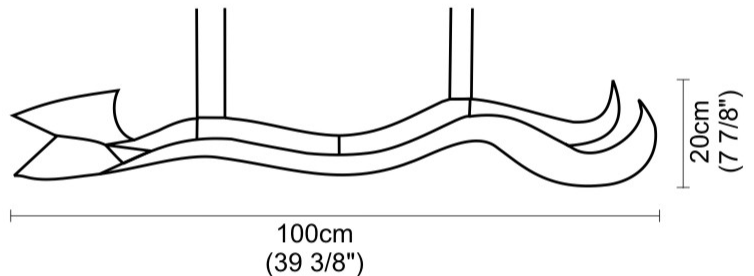

TEMPO PERSO SUSPENSION

D131244-

base number   Finish
Options

1. To build a product code in our configurator select the specify button on the base model # product page
2. To build a manual product code on this datasheet choose from the options listed below in blue font and add the suffix to the base model #

GENERAL

Series: Tempo Perso
Partner: Knikerboker
Division: Design
Installation: Suspension
Product Type: Pendant
Mounting Location: Ceiling
Light Distribution: Indirect

PHYSICAL

Shape: Curves
Length (mm): 1000
Length (in): 39 3/8
Height (mm): 200
Height (in): 7 7/8
Fixture Finish: EWH / EBK / MAN / COF / PRD / SLF / GLF / CLF / BRL / EWS / EWG / EWC / EWR / EBS / EBG / EBC / EBC / EBB / MAS / MAD / MAC / MAB / COS / CGO / CCL / CBL / PRS / PRG / PRC / PRB
Fixture Material: Aluminum
Cable Details: 4 Steel Cables 2000mm / 78 3/4" - Silicon Cable 2000mm / 78 3/4"

ELECTRICAL

Lamp Type: LED
Total Output Wattage (W): 30
Dimming: Tri-Mode (Non-Dimming and Phase Dimming (120Vac only) and 0-10V Dimming)
Driver Included: Yes
Driver Location: Integrated
Driver Type: Constant Current - Universal
Driver Class: Class 2
Input Voltage (V): 120 - 277
Constant Current (MA): 250
Upon Request: 0-10Vdc dimming / Phase dimming @120Vac / 277Vac

LED

Number of LEDs: 3
Color Temperature (°K): 3000
Max. Delivered Lumen (lm): 3300
CRI: >85 CRI
Lamp Life (hrs): 50000

OPTICAL

RATINGS AND CERTIFICATIONS

Certified By: CSA Certified to UL and CSA Standards
IP rating: IP20